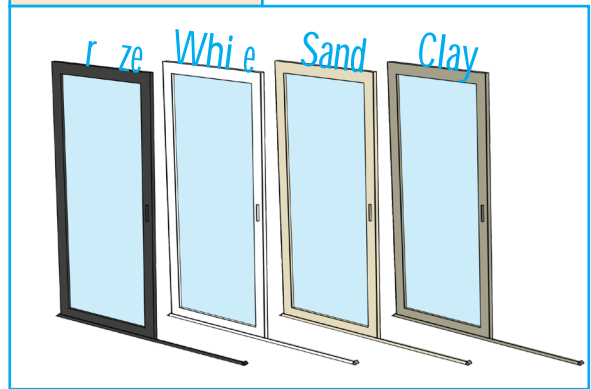

Scan To
Learn More

ZERO CLEARANCE SLIDING SCREEN DOOR

FRENCH DOOR KIT AVAILABLE NOW!

NO-SPLINE SCREEN DOOR!
SCRENEZE® TECHNOLOGY BUILT INTO STILES & RAILS

- Complete Door Kit
- Full View Door Frame
- Pre-Drilled Components
- Barn Door Style
- Easy Screen Repair
- No Outswing Movement
- Sized To Fit 36 X 80 Finished Opening
- Install On Interior Or Exterior Of Your Porch
- Weatherstripping On All Four Sides
- Features SCRENEZEfi Snap Technology

LEFT or RIGHT
GLIDE MOTION

NO PIANO HINGE | NO DOOR SWEEP | NO DOOR CLOSER | NO DOOR PULL